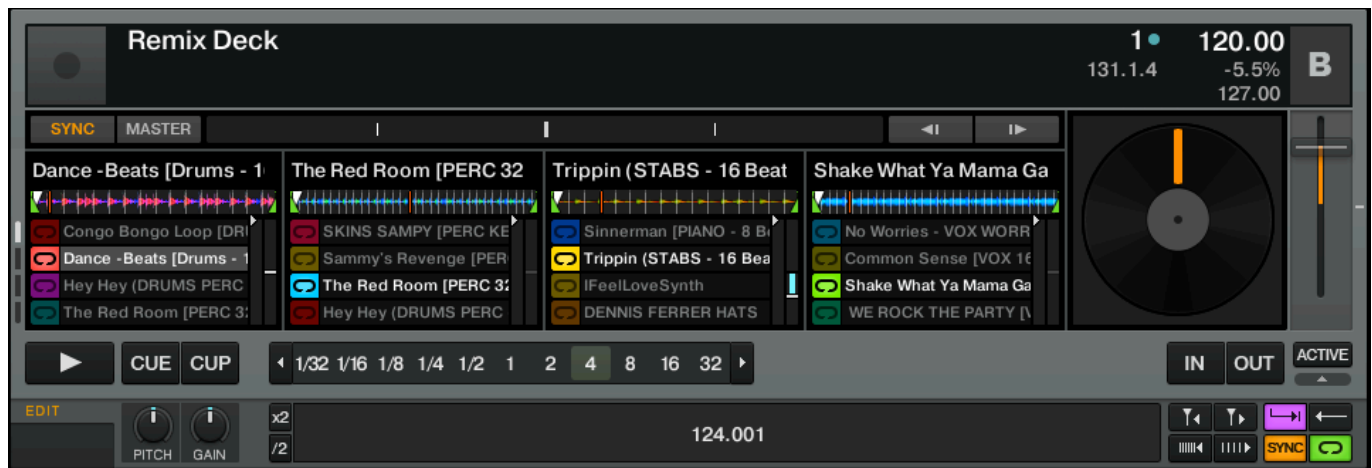

[How To Create Samples In Traktor Pro 2](#)

[How To Create Samples In Traktor Pro 2](#)

How to Use a MIDI Controller with the Remix Decks in TRAKTOR PRO 2 The TRAKTOR PRO 2 Remix Decks can be mapped to any standard MIDI controller, for example Native Instruments MASCHINE.