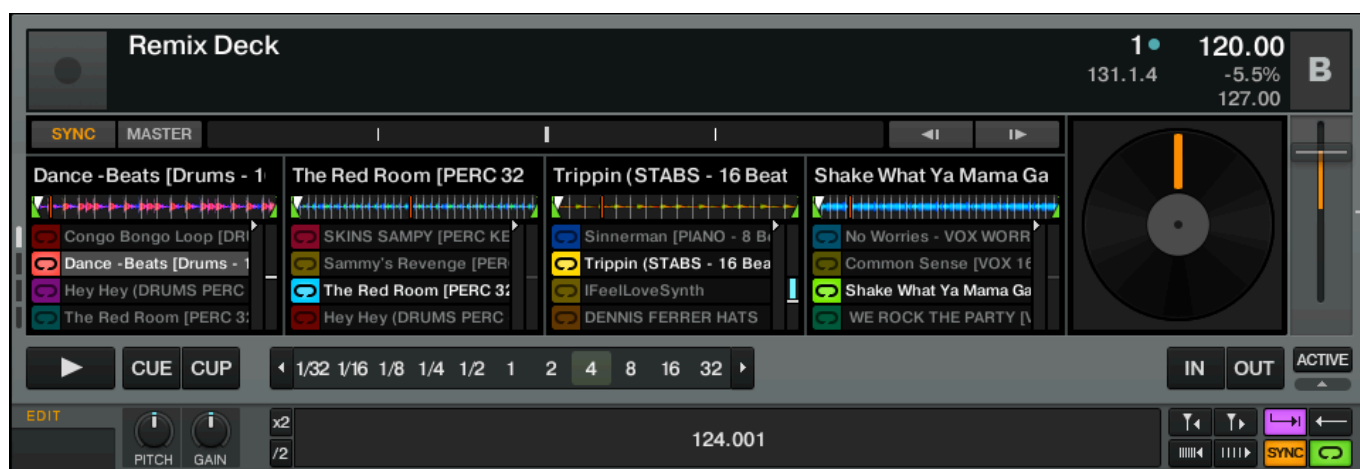

How to Use a MIDI Controller with the Remix Decks in TRAKTOR PRO 2 The TRAKTOR PRO 2 Remix Decks can be mapped to any standard MIDI controller, for example Native Instruments MASCHINE.

If you are not familiar with the TRAKTOR Controller Manager, first please consult your TRAKTOR 2 documentation and read this article in the Knowledge Base.

[how to download instagram dm for mac](#)

[Gif To Avi For Mac](#)

[Adobe reader xi print driver](#)

[Sony Vaio Pcg 7173l Drivers For Mac](#)
[Los Mejores 20 Sitios De Citas En Alemania](#)

[Yosemite Cache Cleaner (free Version Download For Mac](#)

ae05505a44 [Red Gate Multi Keygen Rept](#)

ae05505a44

[Gambar Sekolah Dasar](#)